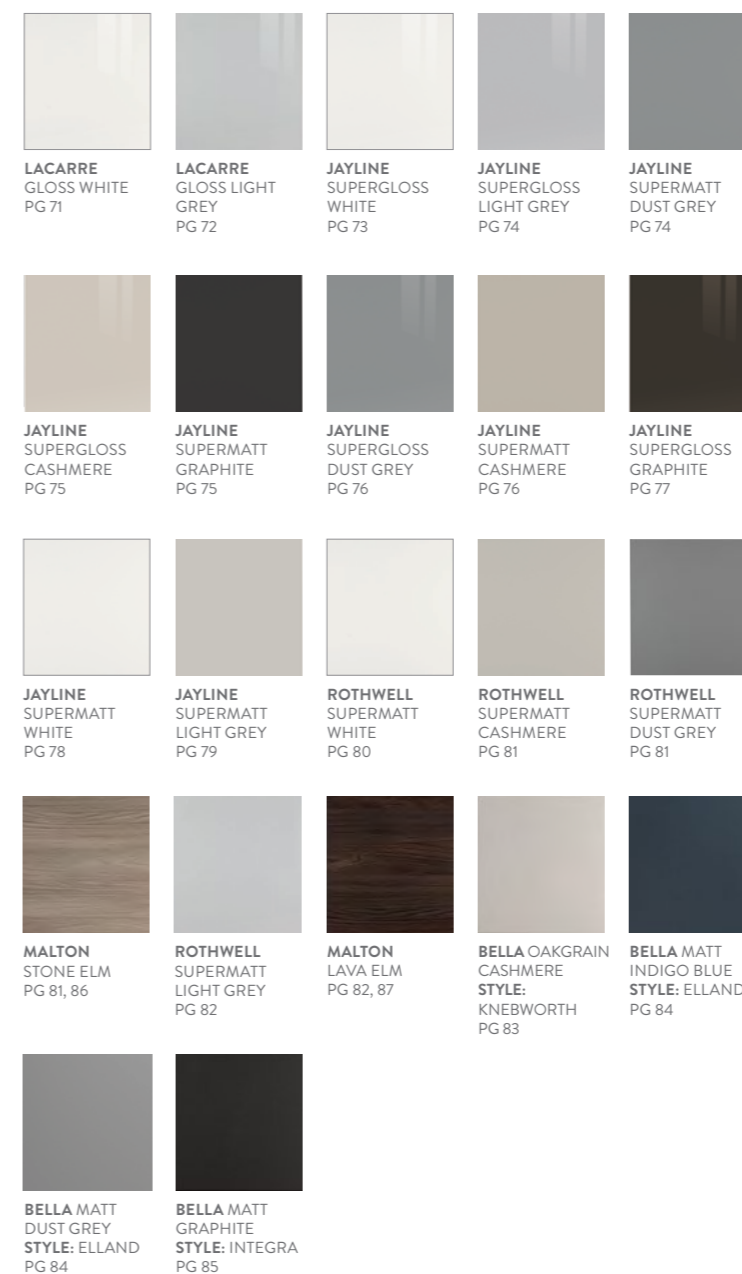

OPTION/RANGE/COLOUR

J-Pull

With our J-Pull option, doors and drawer fronts simply have a J shape handle groove designed into the actual door and drawer. Stunningly simple.

Push to Open

Doors and drawer fronts have a seamless edge with an invisible 'Push to Open' mechanism, creating a beautiful slab finish.

See pages 142 - 147 for more door and colour suggestions.