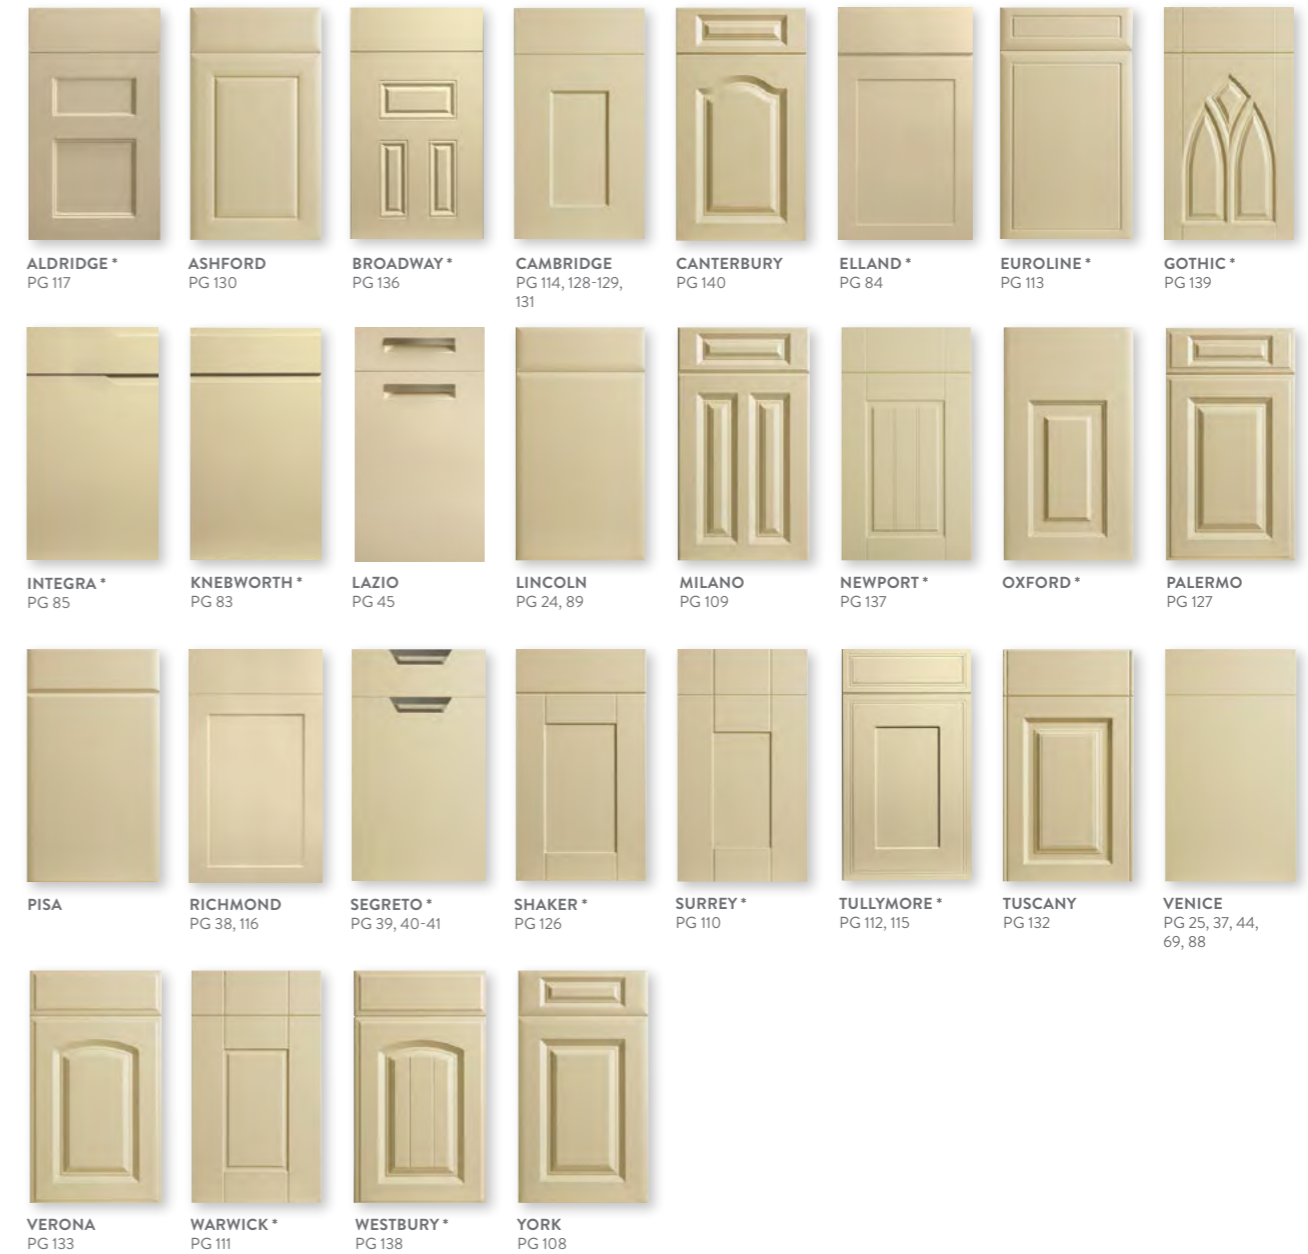

Unless otherwise requested woodgrains are vertical on doors and horizontal on small drawer fronts.

Made to Measure

Mix Colours & Styles

Product Guarantee

Paintable Finish

UK MANUFACTURED

BELLA DOOR STYLES

*NOT AVAILABLE IN HIGH GLOSS COLOURS.

The Finishing Touches

One size doesn't fit all.
Allow your kitchen to reflect your individual style
by choosing your own finishing touches.

Your kitchen, your say, your way.

Accessories by Range

Zurfiz/Valore	149
Firbeck/Jayline/Lacarre/Rothwell/Malton/Harvard	150 - 151
Wilton	152 - 153
Thornbury/Hadley	154 - 155
Bella	156 - 159