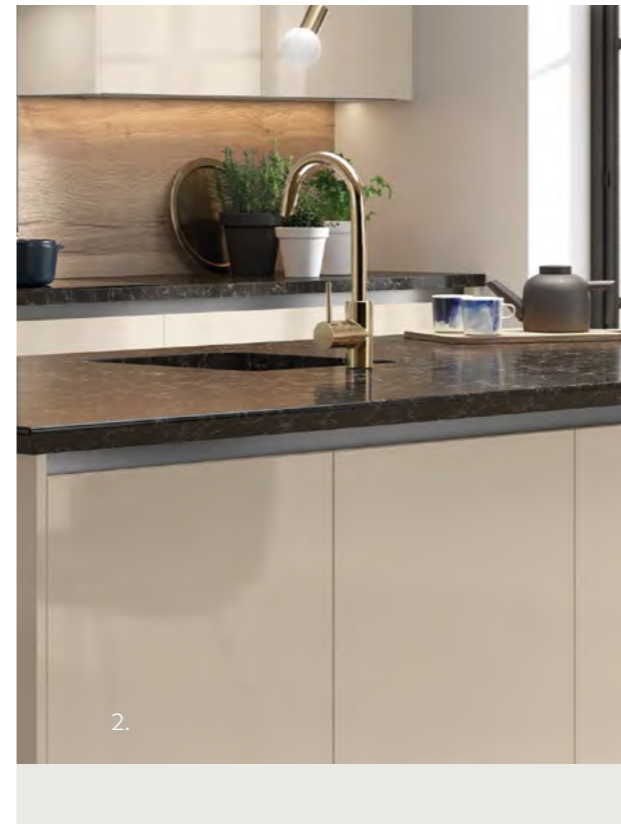

Your Journey YOUR KITCHEN

Whatever your motivation, buying a new kitchen is one of the bigger investments you will make for your home.

With an endless choice of innovative designs, styles, materials and accessories to choose from, we're here to help. Divided into four distinct collections: Contemporary, Handleless, Classic and Traditional we hope this guide will make selecting your new kitchen easy, inspirational and fun.

COME VISIT US

Visit www.british-contractor.com to find out more.