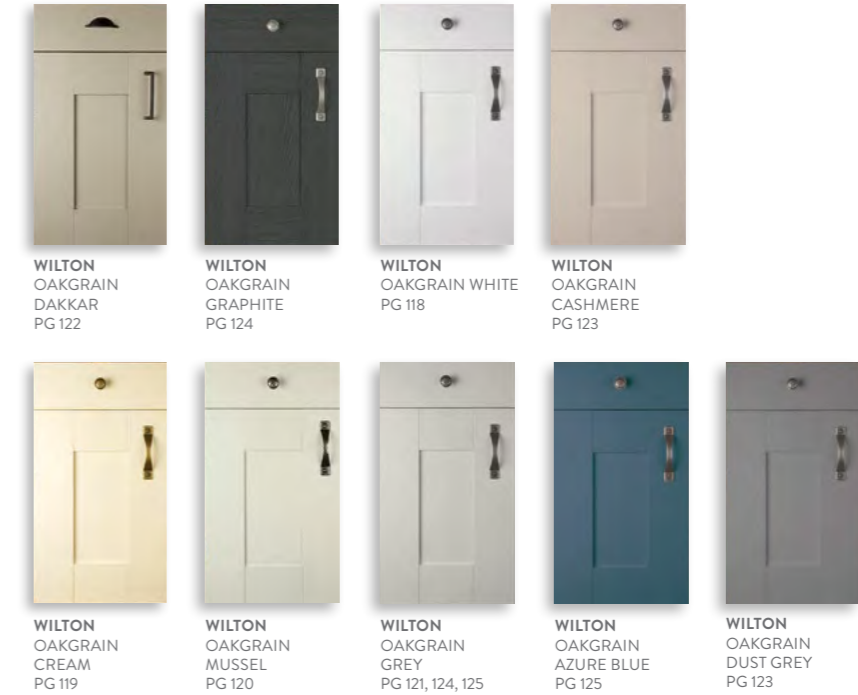

THORNBURY RANGE

Our Thornbury Range of painted timber doors take inspiration from enriched shaker living.