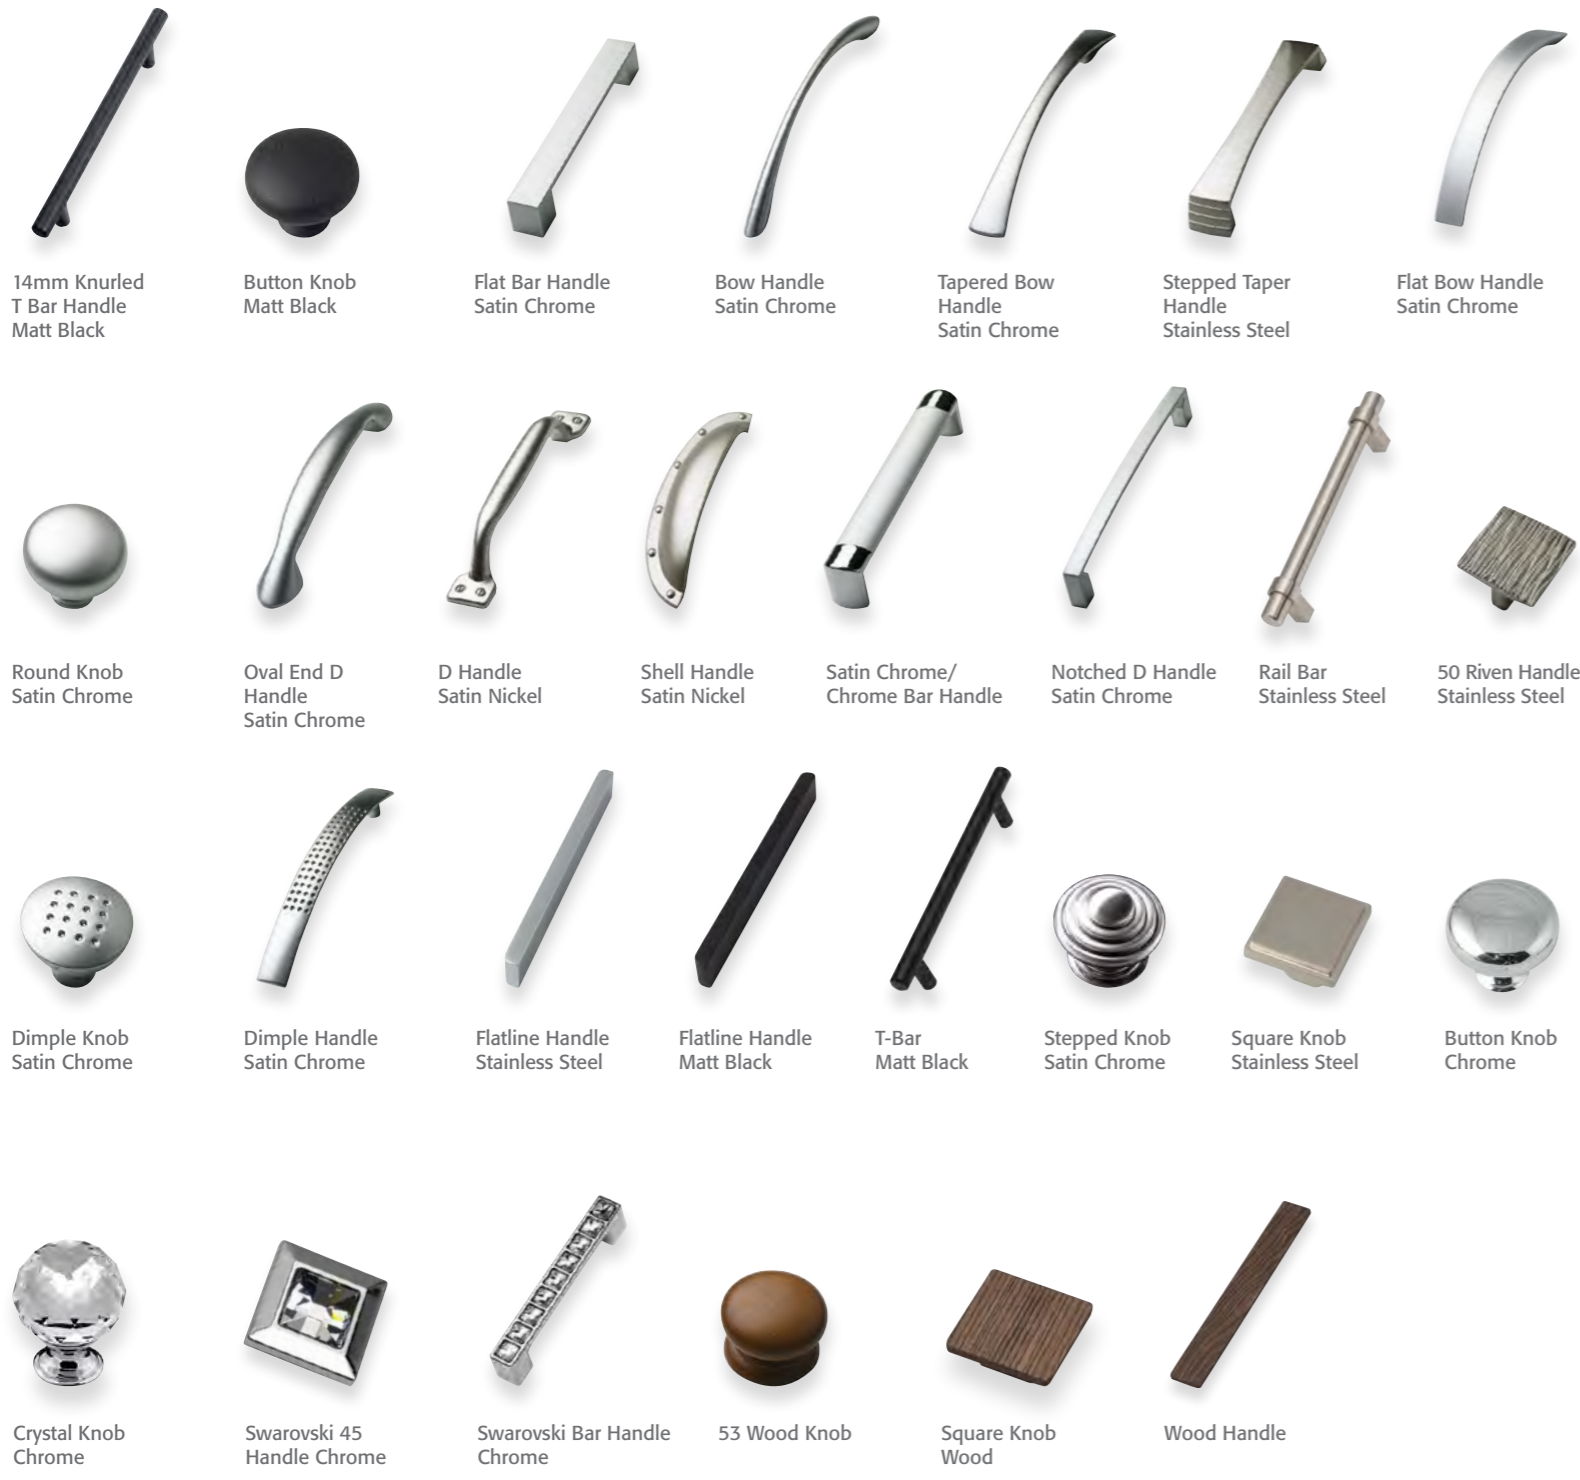

Lazio Handles - White, Black,
Satin Chrome, Copper

See page 45

Slimline Handles
Brushed Copper

Slimline Handles
Stainless Steel

Bridge Handles
Satin Chrome

Scalloped D Handles
Matt Black
Brushed Nickel

Segreto Handles
Brushed Nickel
and Black

See page 40-41

T Bar Handles
Stainless Steel

14mm Bar Handles
Stainless Steel

Wedge Bar
Handles
Matt Black

Contemporary D
Handles
Satin Brass

Contemporary D
Handles
Brushed Nickel

Contemporary D
Handles
Matt Black

Chunky Bow Handles
Stainless Steel

Camden
Bar Handles
Satin Chrome

Camden
Bar Handles
Chrome

Deco Knob
Chrome

Deco Shell Handle
Chrome

Deco Bar Handles
Chrome

HANDLES

HANDLES