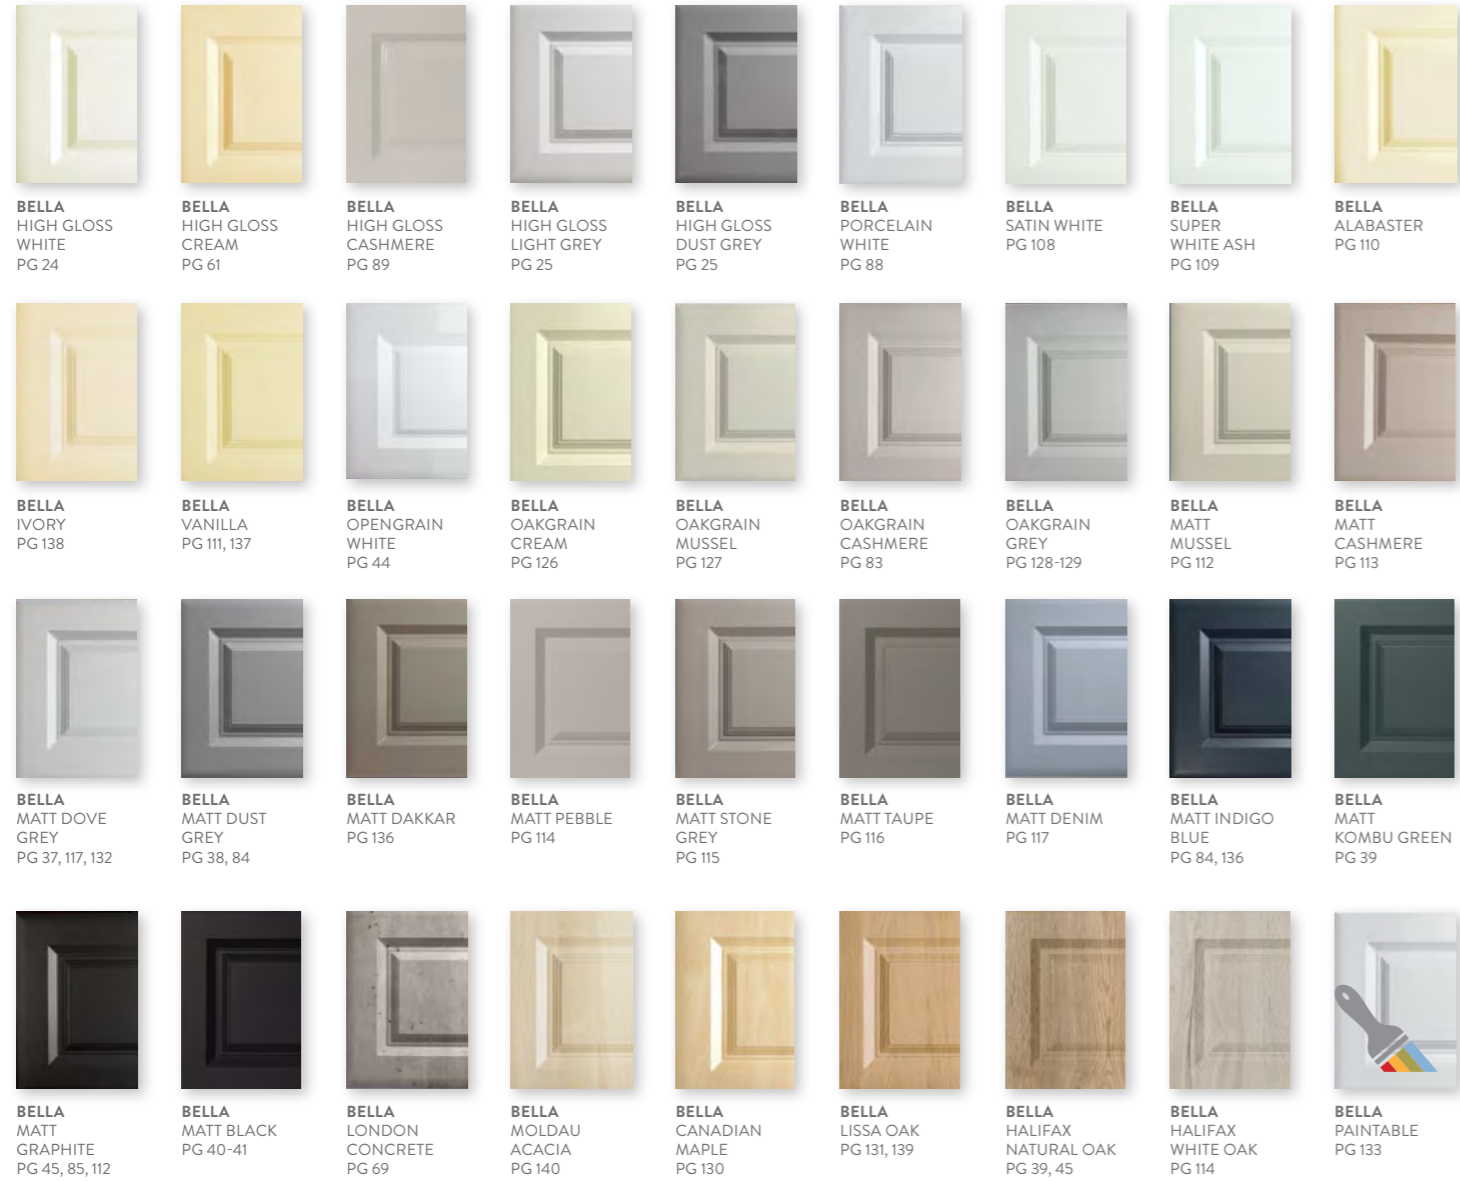

Unless otherwise requested woodgrains are vertical on doors and horizontal on small drawer fronts.

Made to Measure

Mix Colours & Styles

Product Guarantee

Paintable Finish

UK MANUFACTURED

BELLA DOOR STYLES

*NOT AVAILABLE IN HIGH GLOSS COLOURS.

The Finishing Touches

One size doesn't fit all.
Allow your kitchen to reflect your individual style
by choosing your own finishing touches.

Your kitchen, your say, your way.

Accessories by Range

Zurfiz/Valore	149
Firbeck/Jayline/Lacarre/Rothwell/Malton/Harvard	150 - 151
Wilton	152 - 153
Thornbury/Hadley	154 - 155
Bella	156 - 159