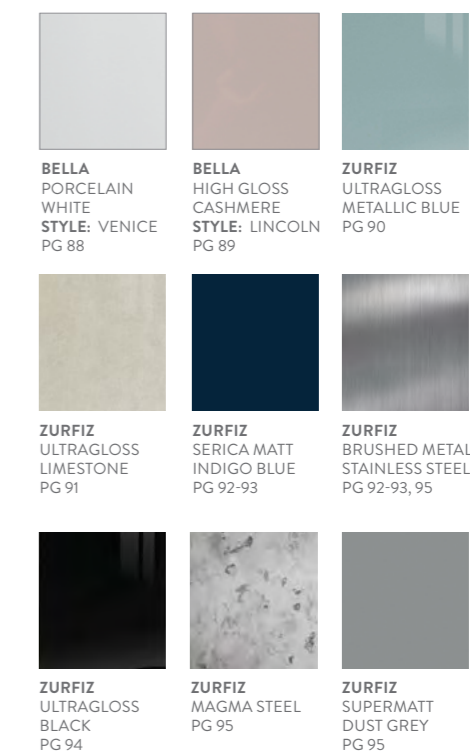

TO VIEW ALL THE RANGES, COLOURS & STYLES GO TO PAGES 142-147