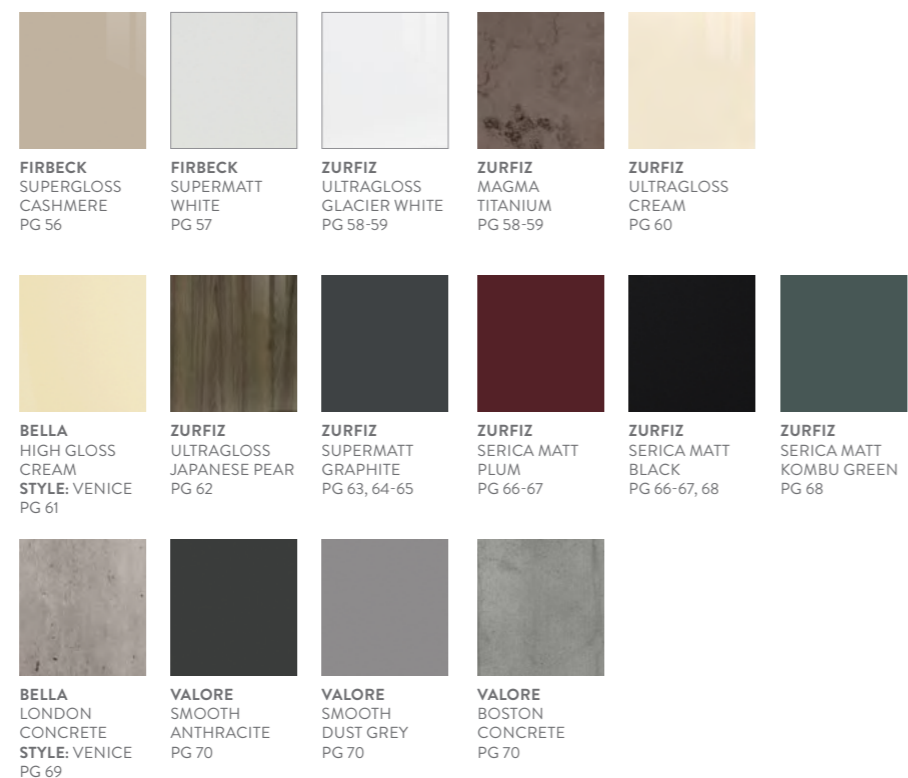

Handleless

HANDLELESS IS ON TREND AND ON THE RISE. WE'LL HELP YOU FIND YOUR OWN FLAWLESS FLOW WITH OUR THREE KITCHEN OPTIONS, INCLUDING COLOUR IDEAS TO SPARK YOUR IMAGINATION.

True Handleless

Doors and drawer fronts have a sleek minimal look that integrates the rail system into the cabinets. The rail system is available in satin chrome, satin black and copper finish. This option is truly stunning with a slab door design.

See pages 142 - 147 to view the full kitchen ranges.