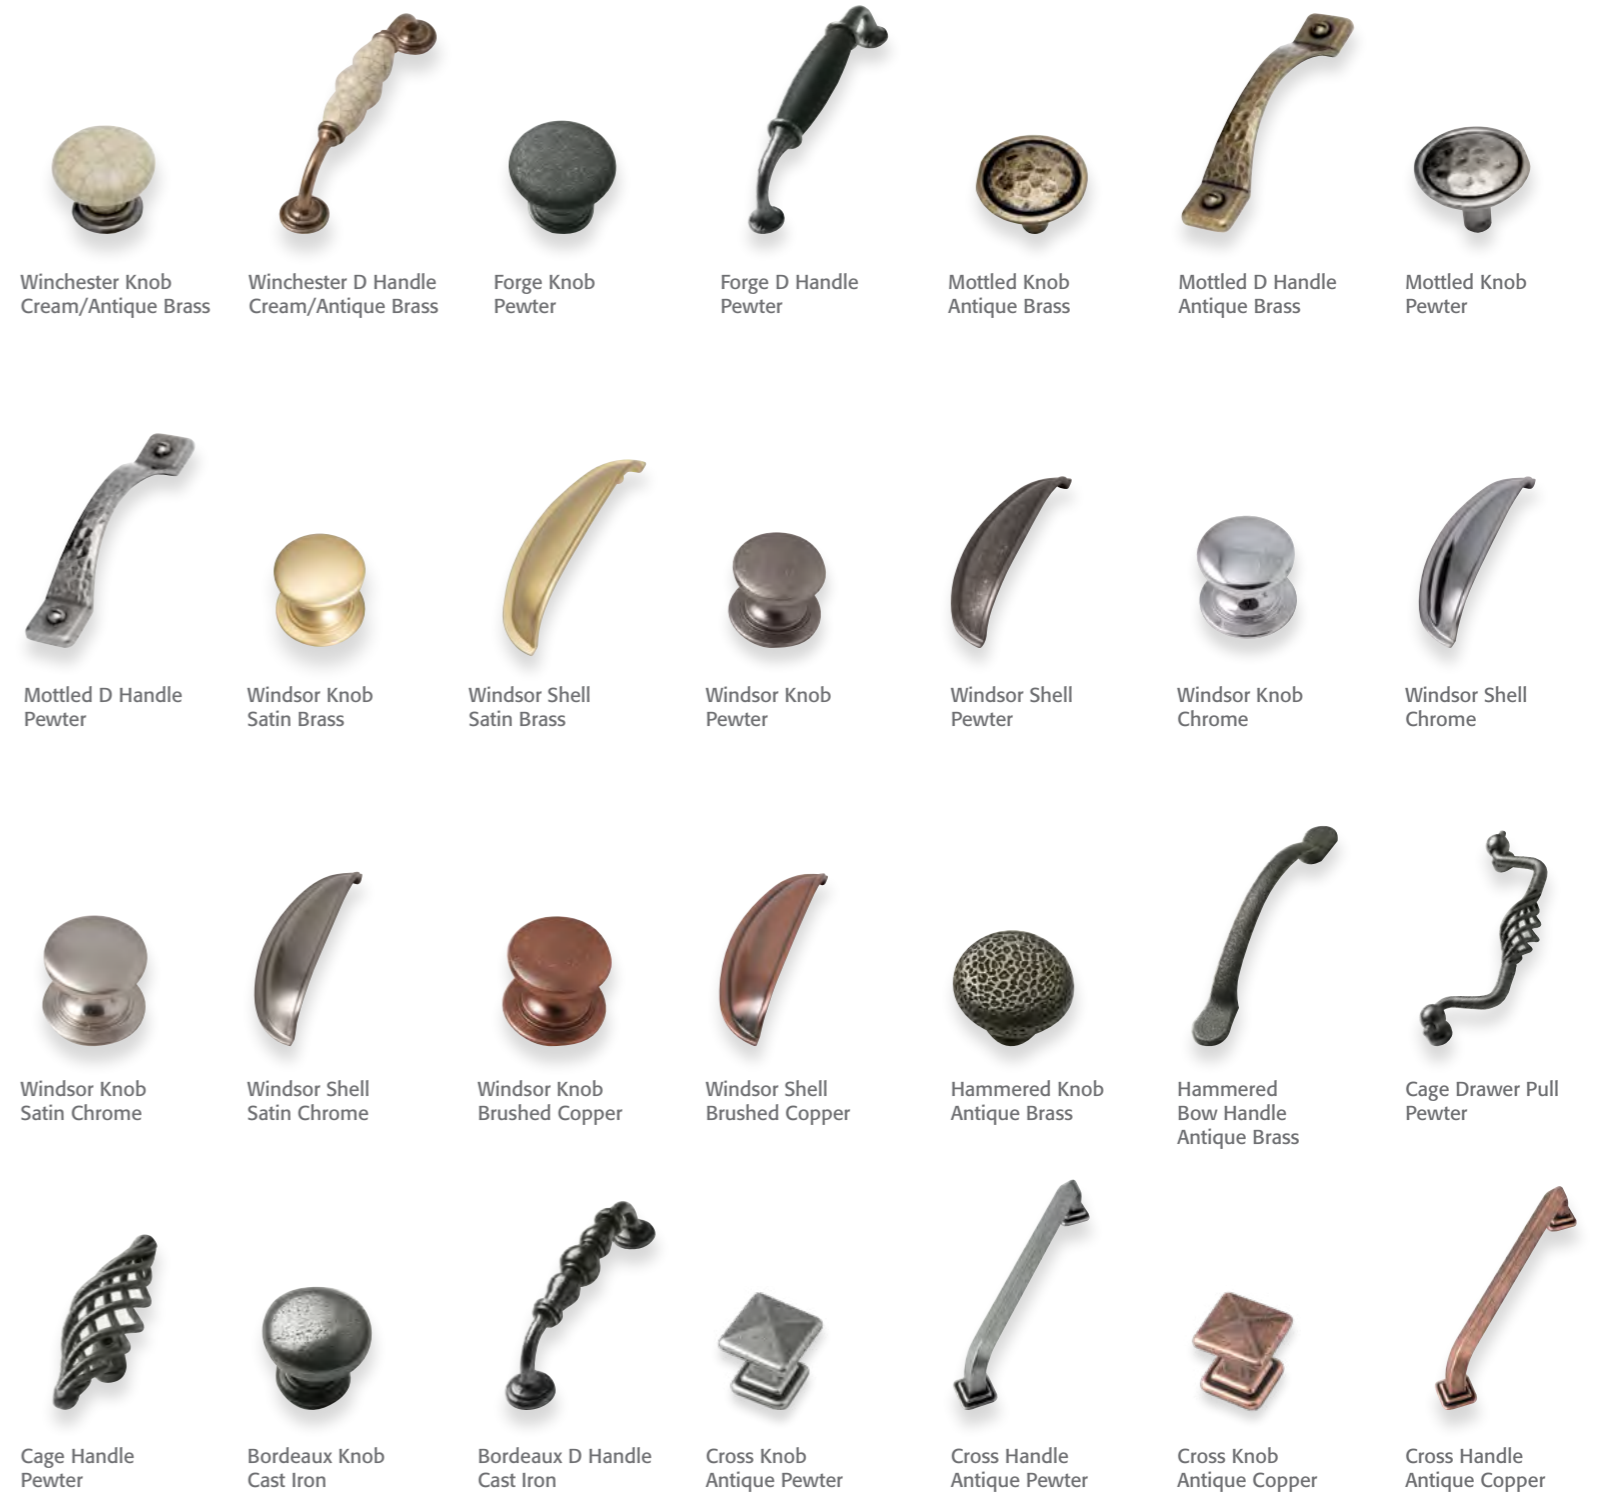

HANDLES

Inset Handles
Satin Chrome

Available in 6 sizes for Zurfiz, Bella - Venice and Valore Ranges. See page 37

Sloped Handles
Stainless Steel

Knurled T Bar Handles
Brushed Nickel

Inter Handles
Stainless Steel

Lazio Handles - White, Black,
Satin Chrome, Copper

See page 45

Slimline Handles
Brushed Copper

Slimline Handles
Stainless Steel

Bridge Handles
Satin Chrome

Scalloped D Handles
Matt Black
Brushed Nickel

Segreto Handles
Brushed Nickel
and Black

Chunky Bow Handles
Stainless Steel

Camden
Bar Handles
Satin Chrome

Camden
Bar Handles
Chrome

Deco Knob
Chrome

Deco Shell Handle
Chrome

Deco Bar Handles
Chrome

HANDLES

HANDLES