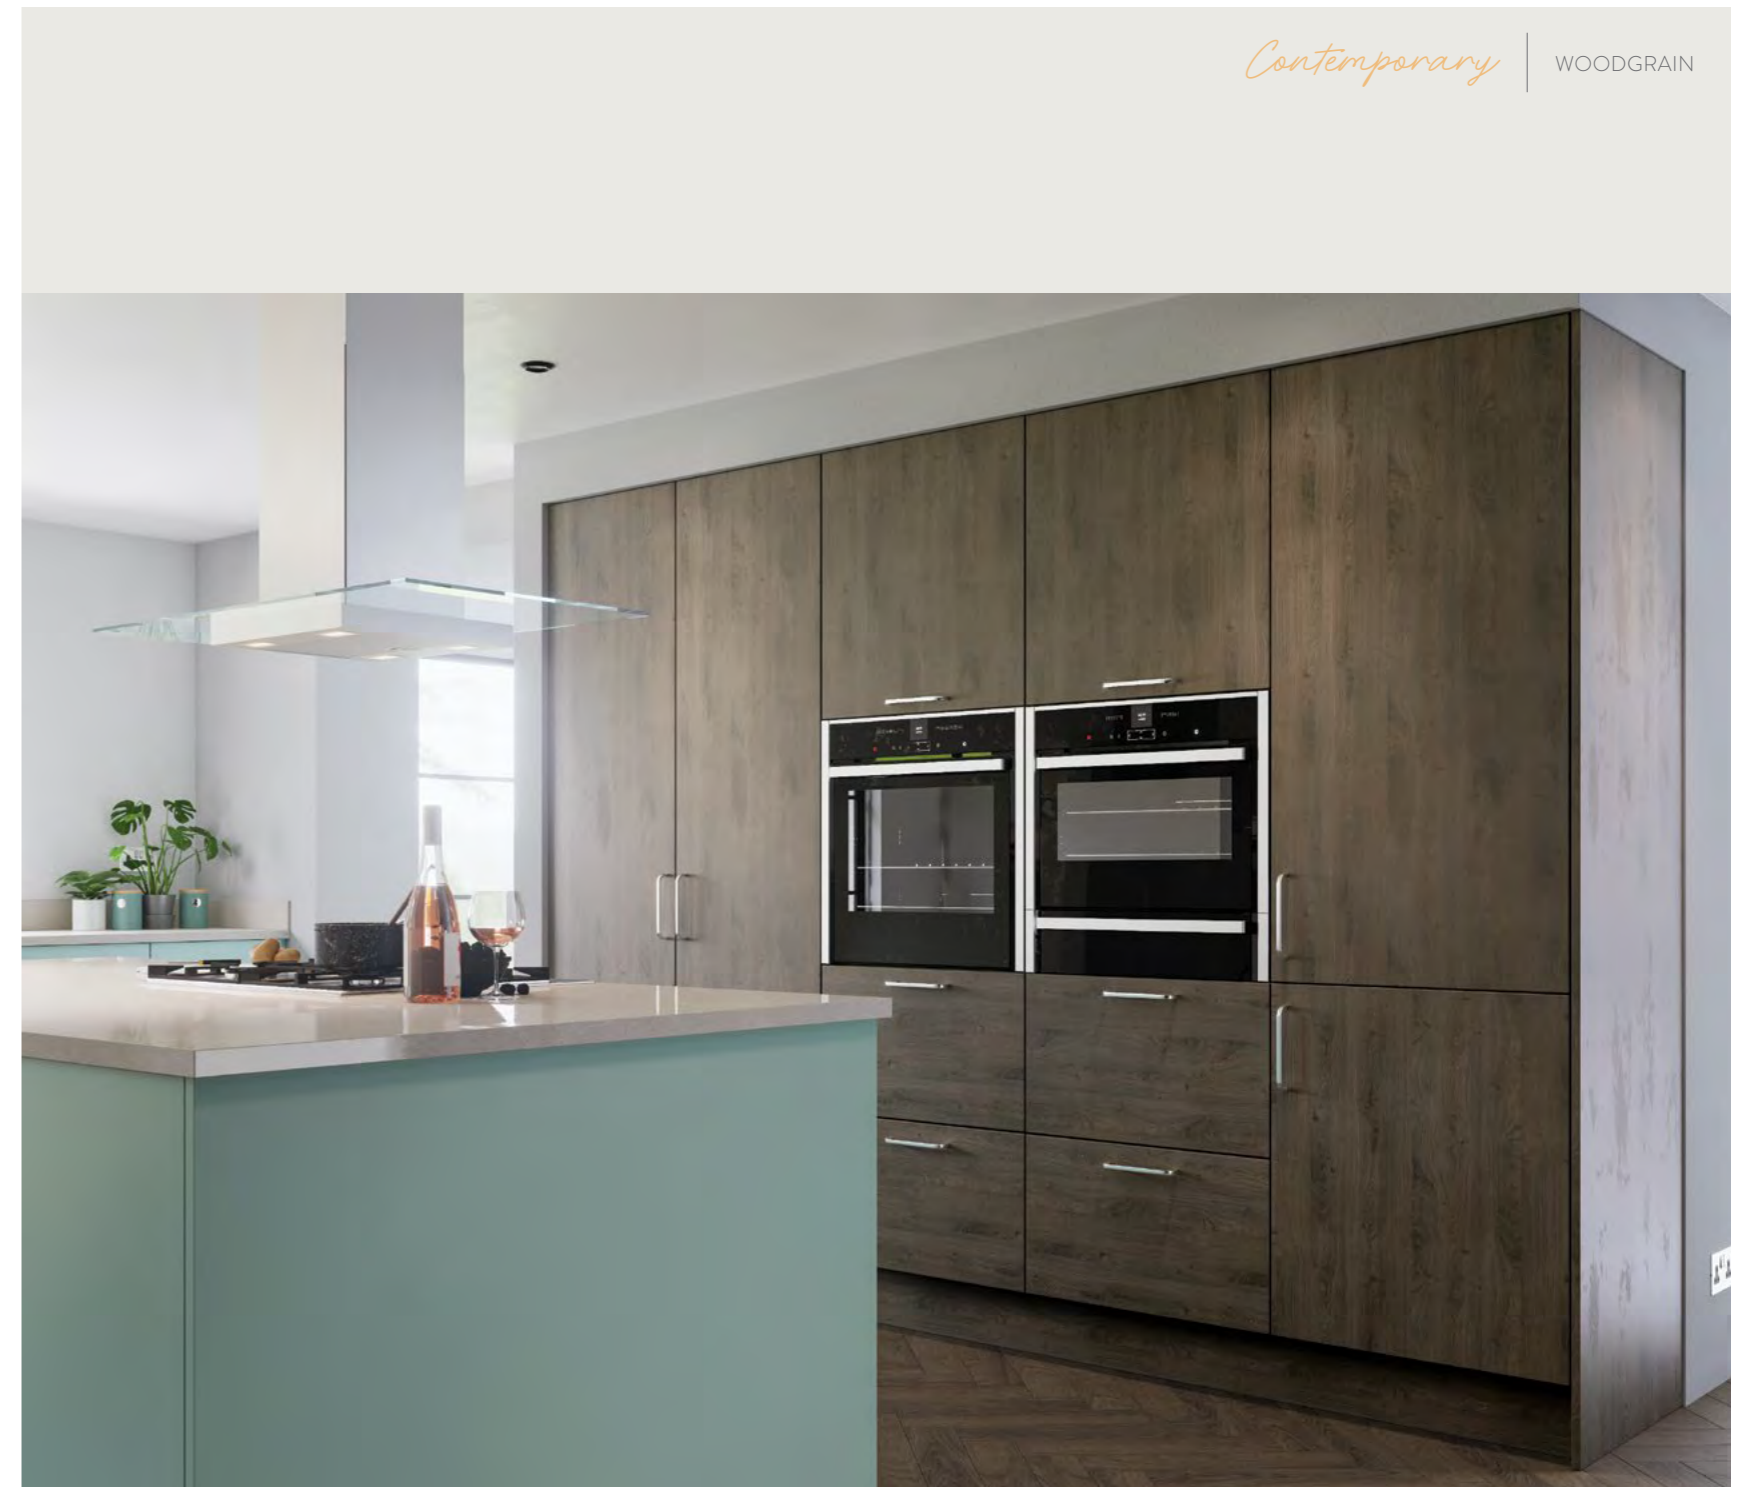

BELLA OPENGRAIN WHITE / STYLE: VENICE

LAZIO HANDLE AVAILABLE IN 4 FINISHES
COPPER, WHITE, BLACK, SATIN CHROME

BELLA HALIFAX NATURAL OAK / BELLA MATT GRAPHITE / STYLE: LAZIO

VALORE SMOOTH ALABASTER / VALORE TRUFFLE BROWN DENVER OAK